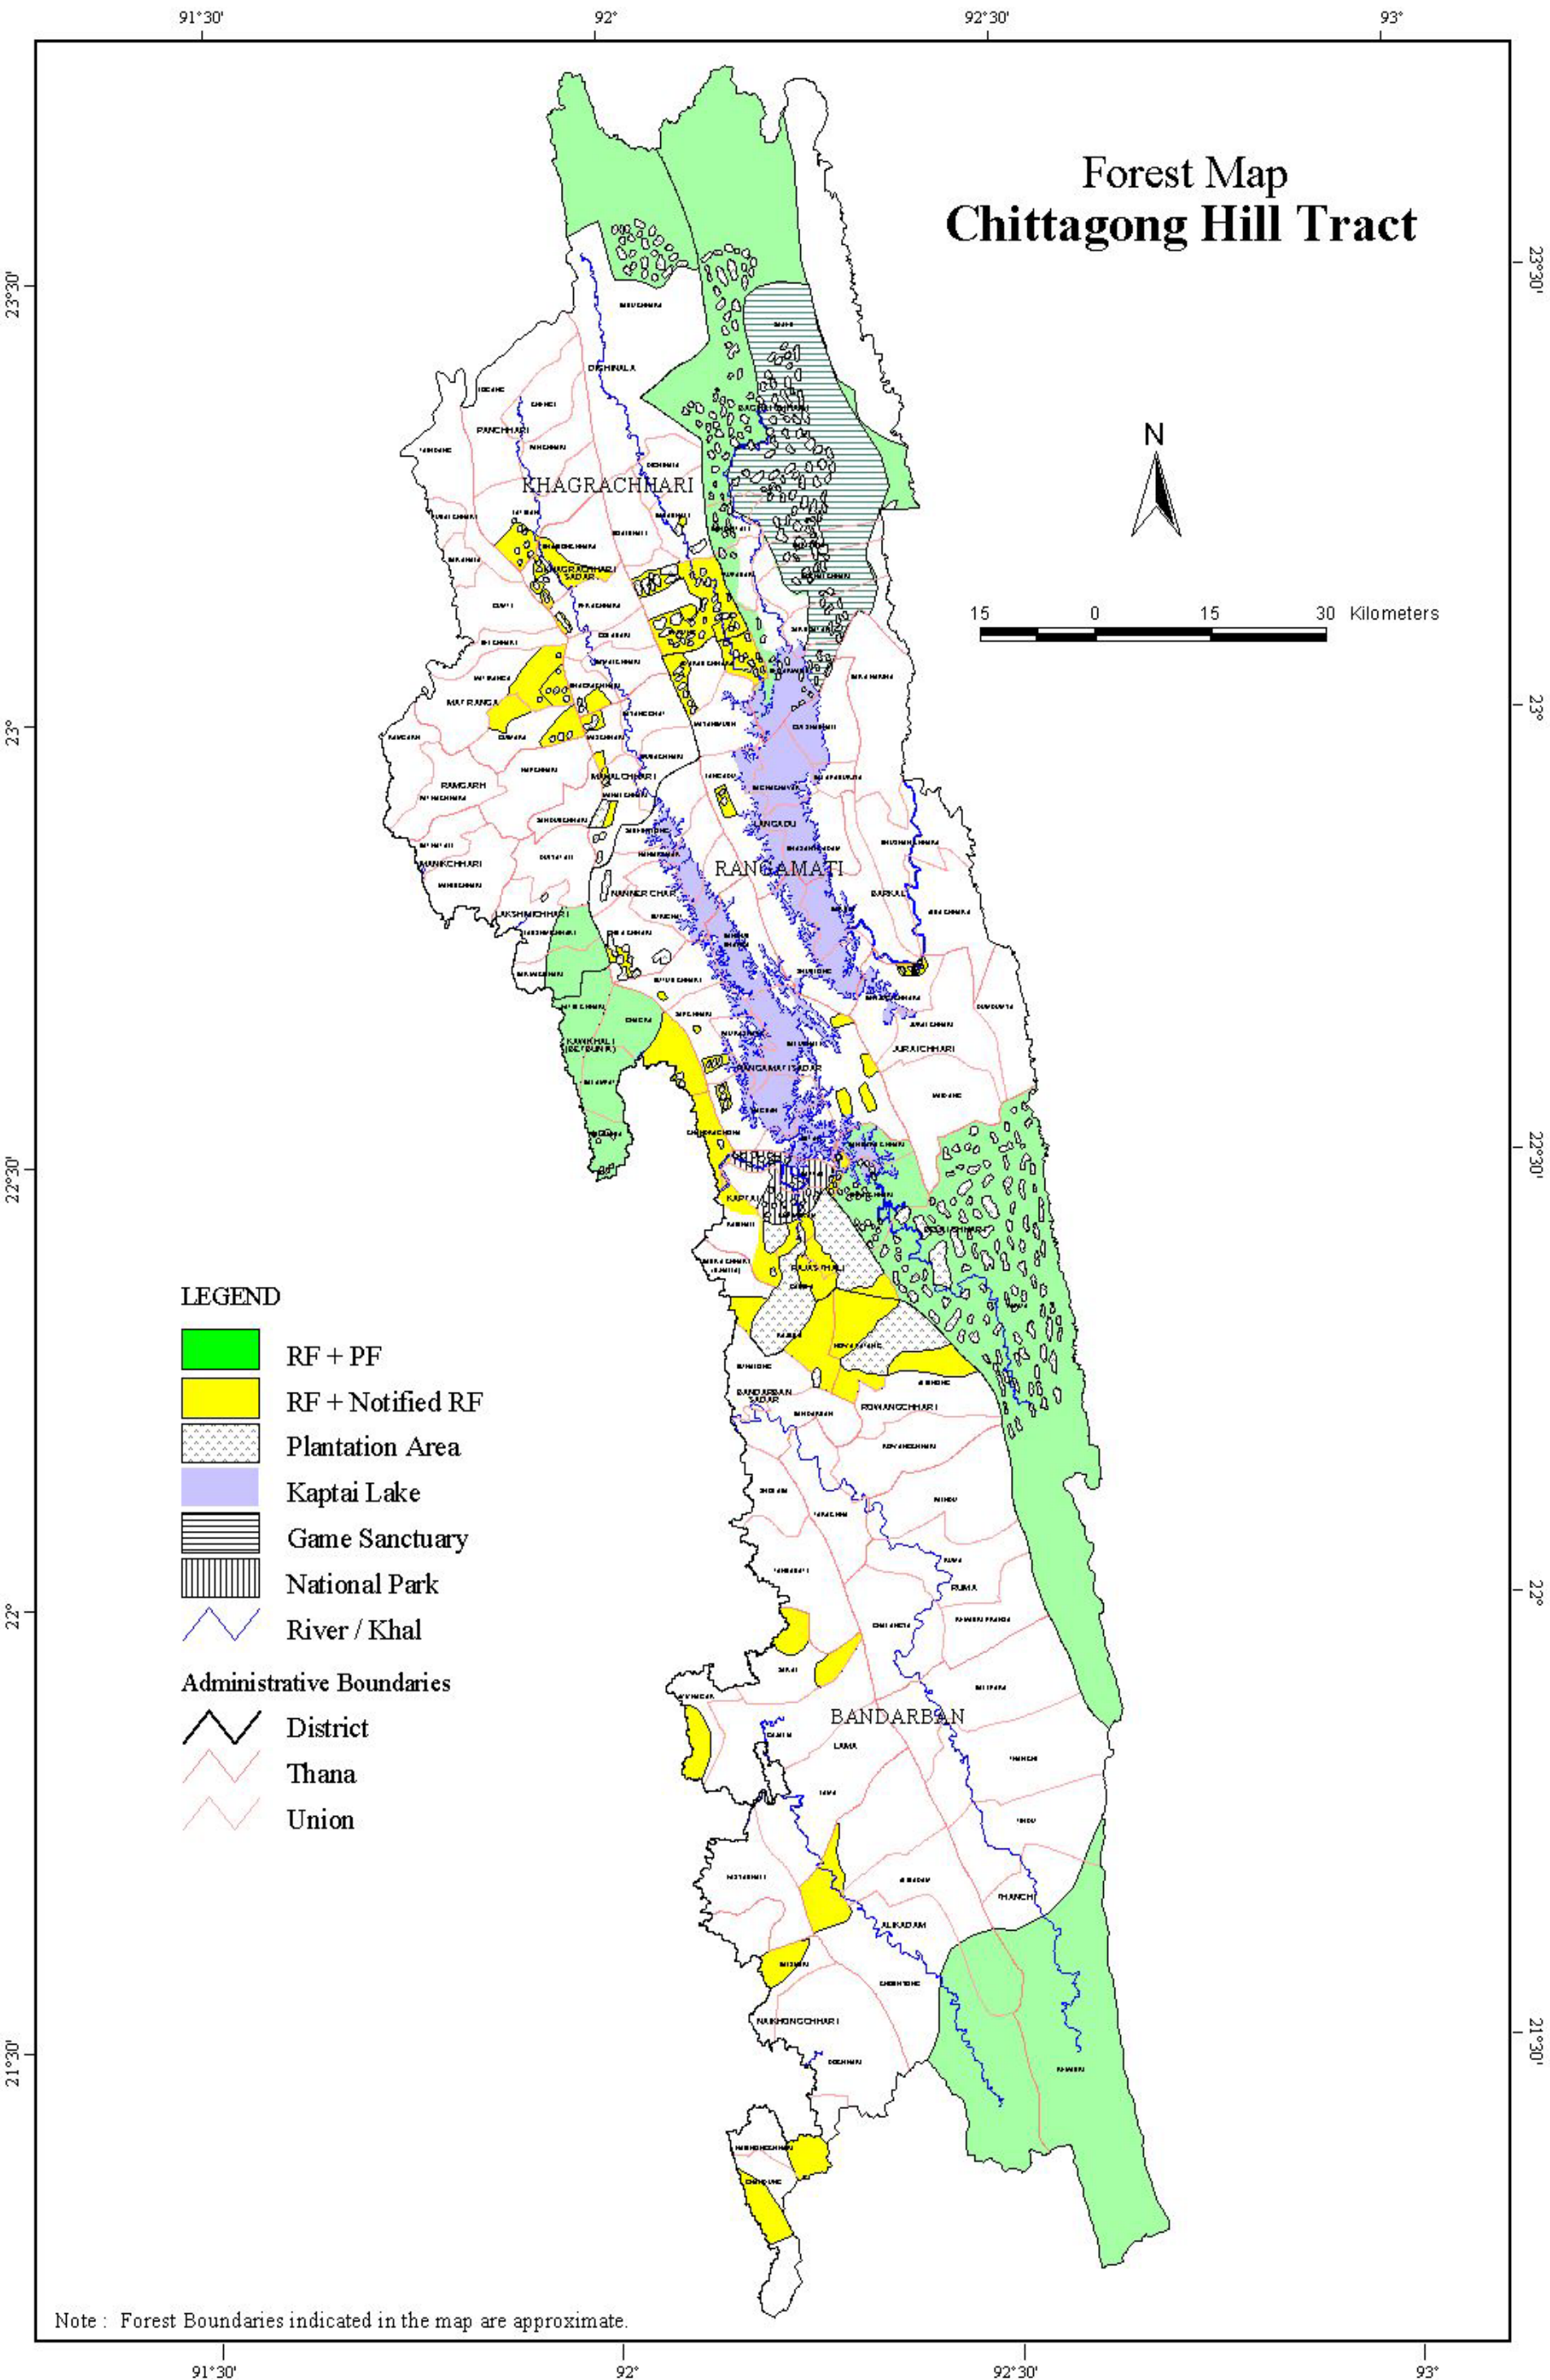

# Forest Map Chittagong Hill Tract

**LEGEND**

- RF + PF
- RF + Notified RF
- Plantation Area
- Kaptai Lake
- Game Sanctuary
- National Park
- River / Khal
- Administrative Boundaries**
- District
- Thana
- Union

Note : Forest Boundaries indicated in the map are approximate.